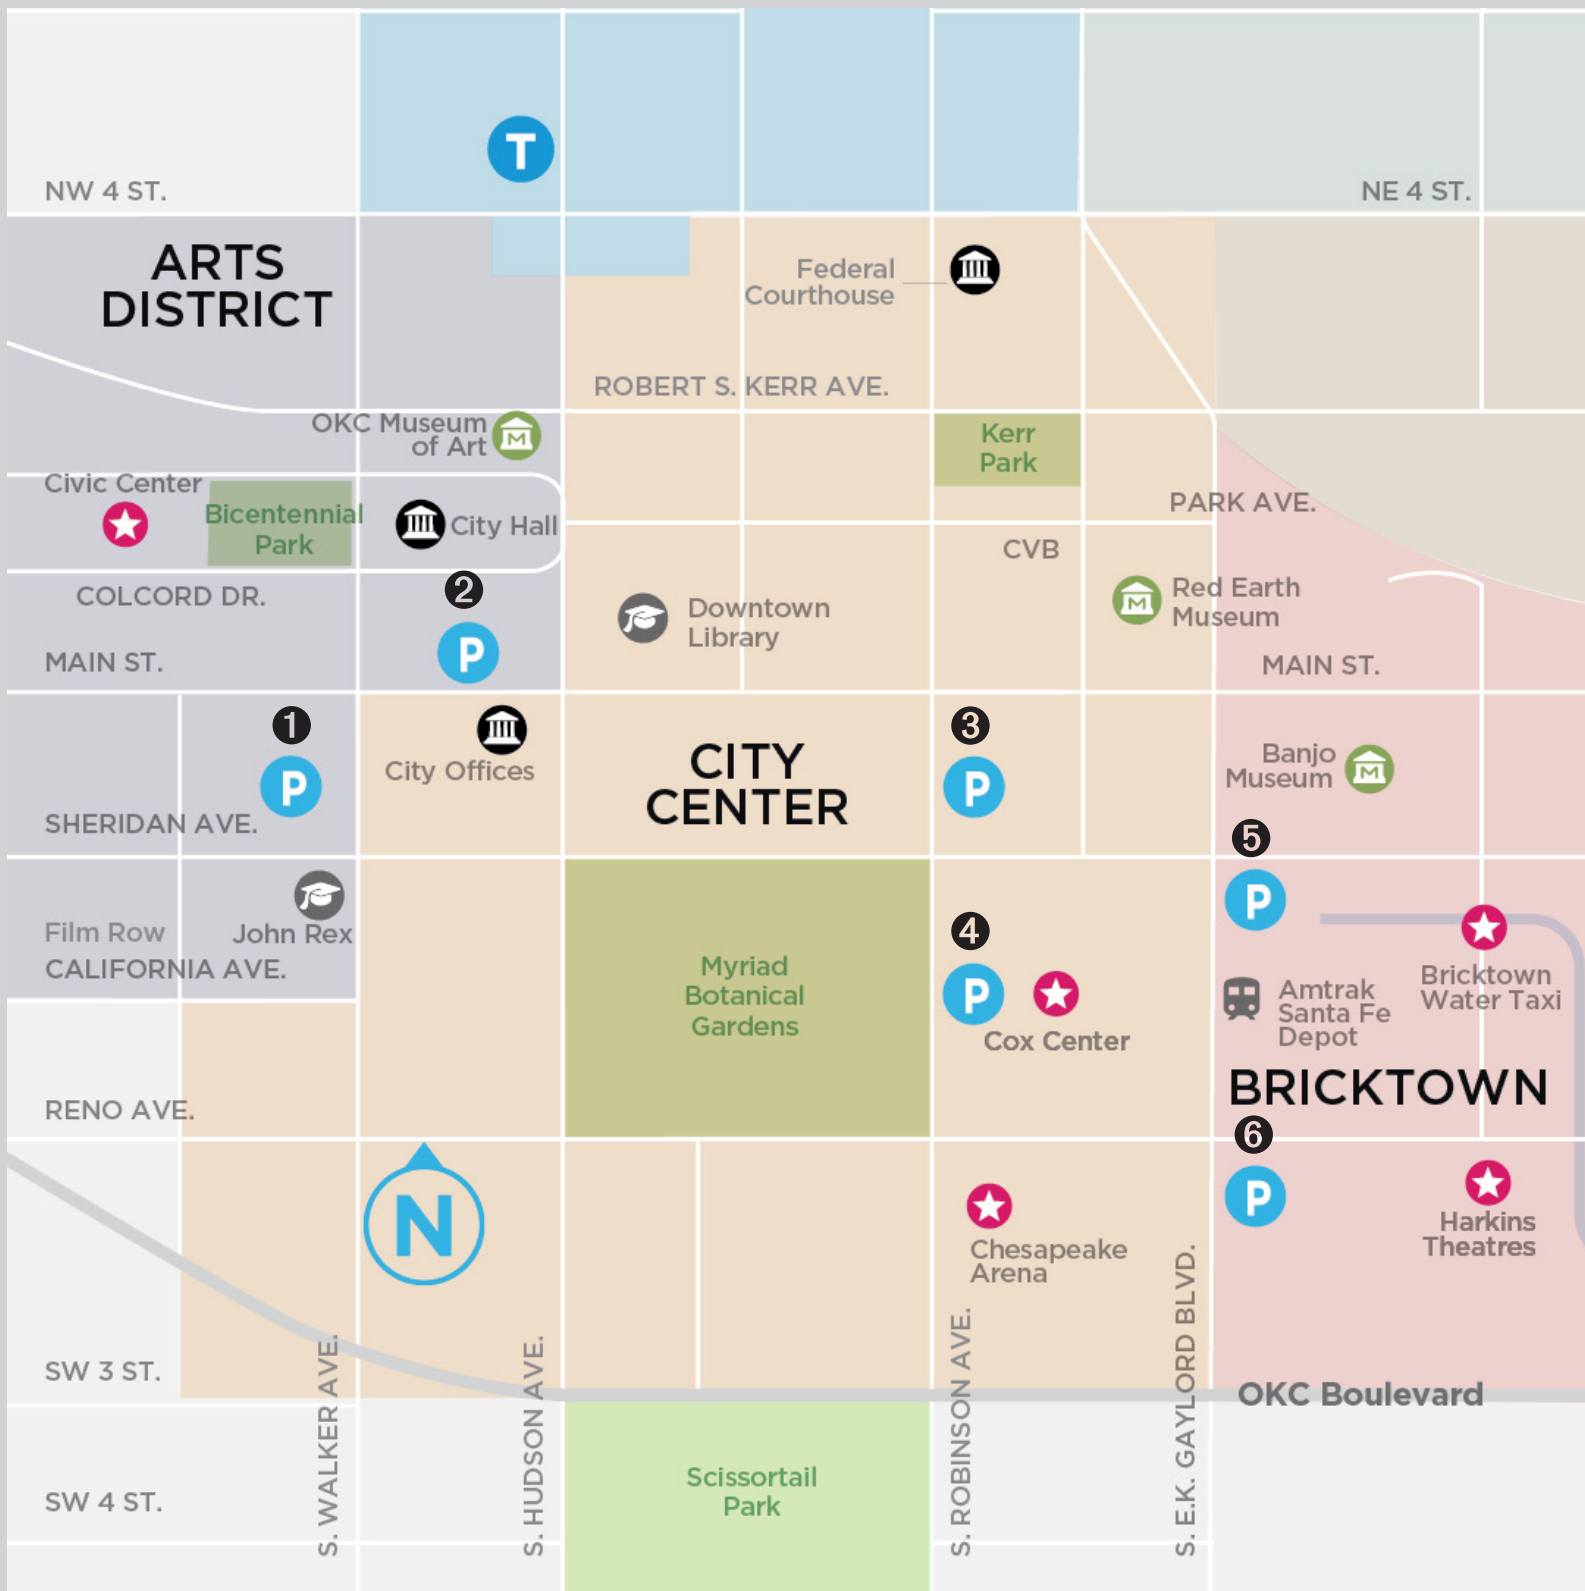

parkingokc.com

@parkingokc

- 1 Sheridan Walker**
501 W Sheridan
Entrances on Walker & Sheridan
- 2 Arts District**
431 W Main
Entrance on Main & Colcord
- 3 Century Center**
100 W Main
Entrance on Sheridan
- 4 Cox Center**
1 Myriad Gardens
Entrances on Robinson & E.K. Gaylord
- 5 Santa Fe Depot**
EK Gaylord & Sheridan
Entrances on EK Gaylord
- 6 Surface Lot**
EK Gaylord & Reno
Entrances on Reno